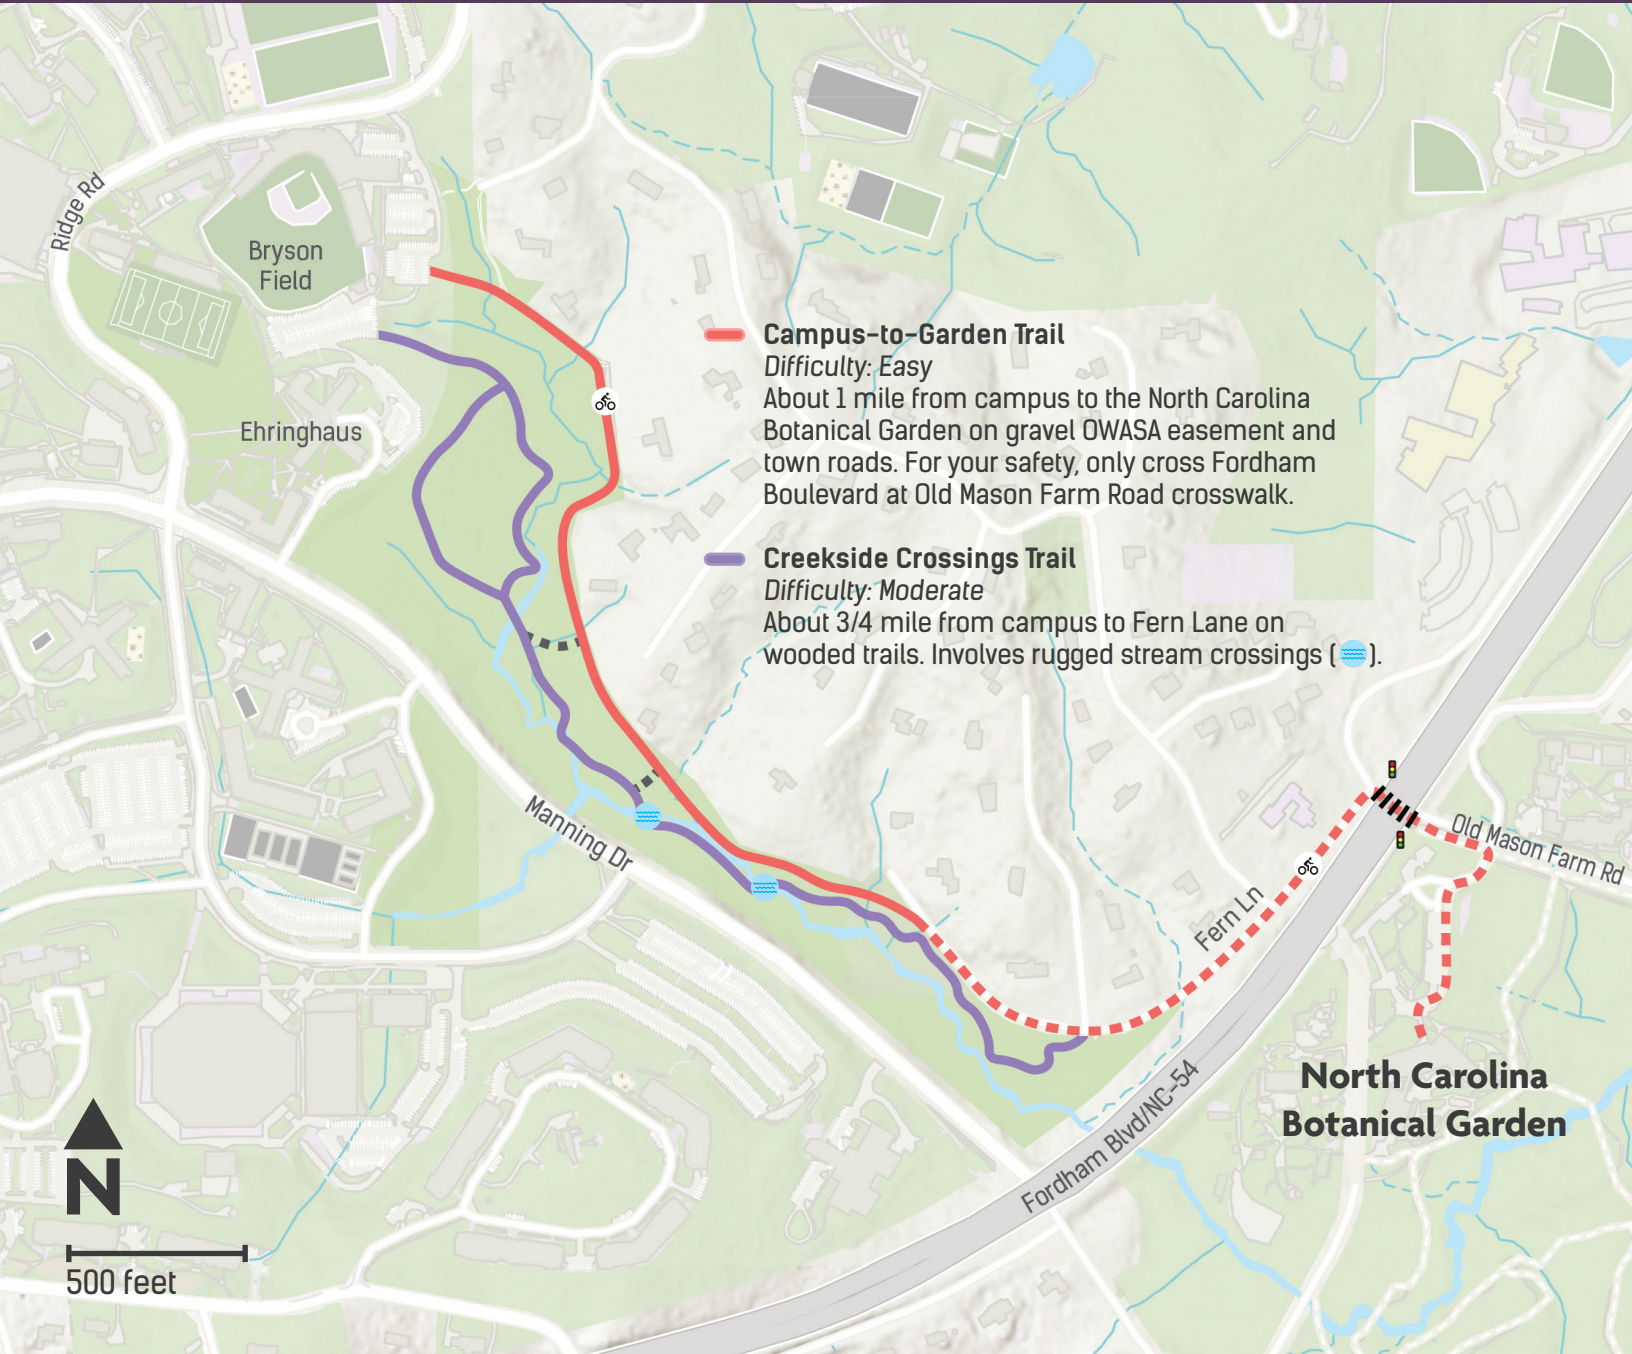

# COKER PINETUM

Open from dawn to dusk.

Bicycles are allowed only on Campus-to-Garden Trail.

Pets must be on leash.  
Please pick up after them.

In case of emergency, call 911.

Stay on trails. Do not disturb plants, animals, or fungi.